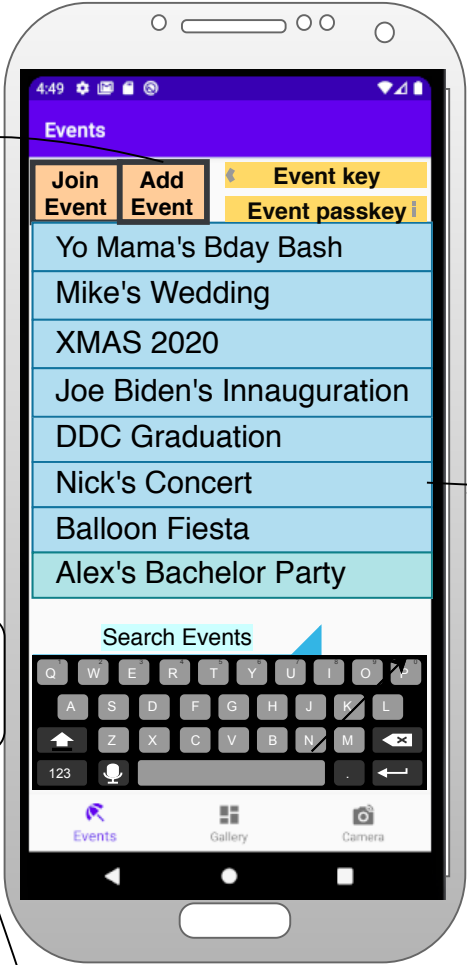

Splash screen

A complete screen to Define an event and a screen to share an event add photos to it

Clicking on the lower gallery button will lead you to the shared gallery for the event you're signed into

Clicking on the camera app will let you directly share the photo up to the event you're signed into

added two buttons for uploading a photo from camera or from gallery directory